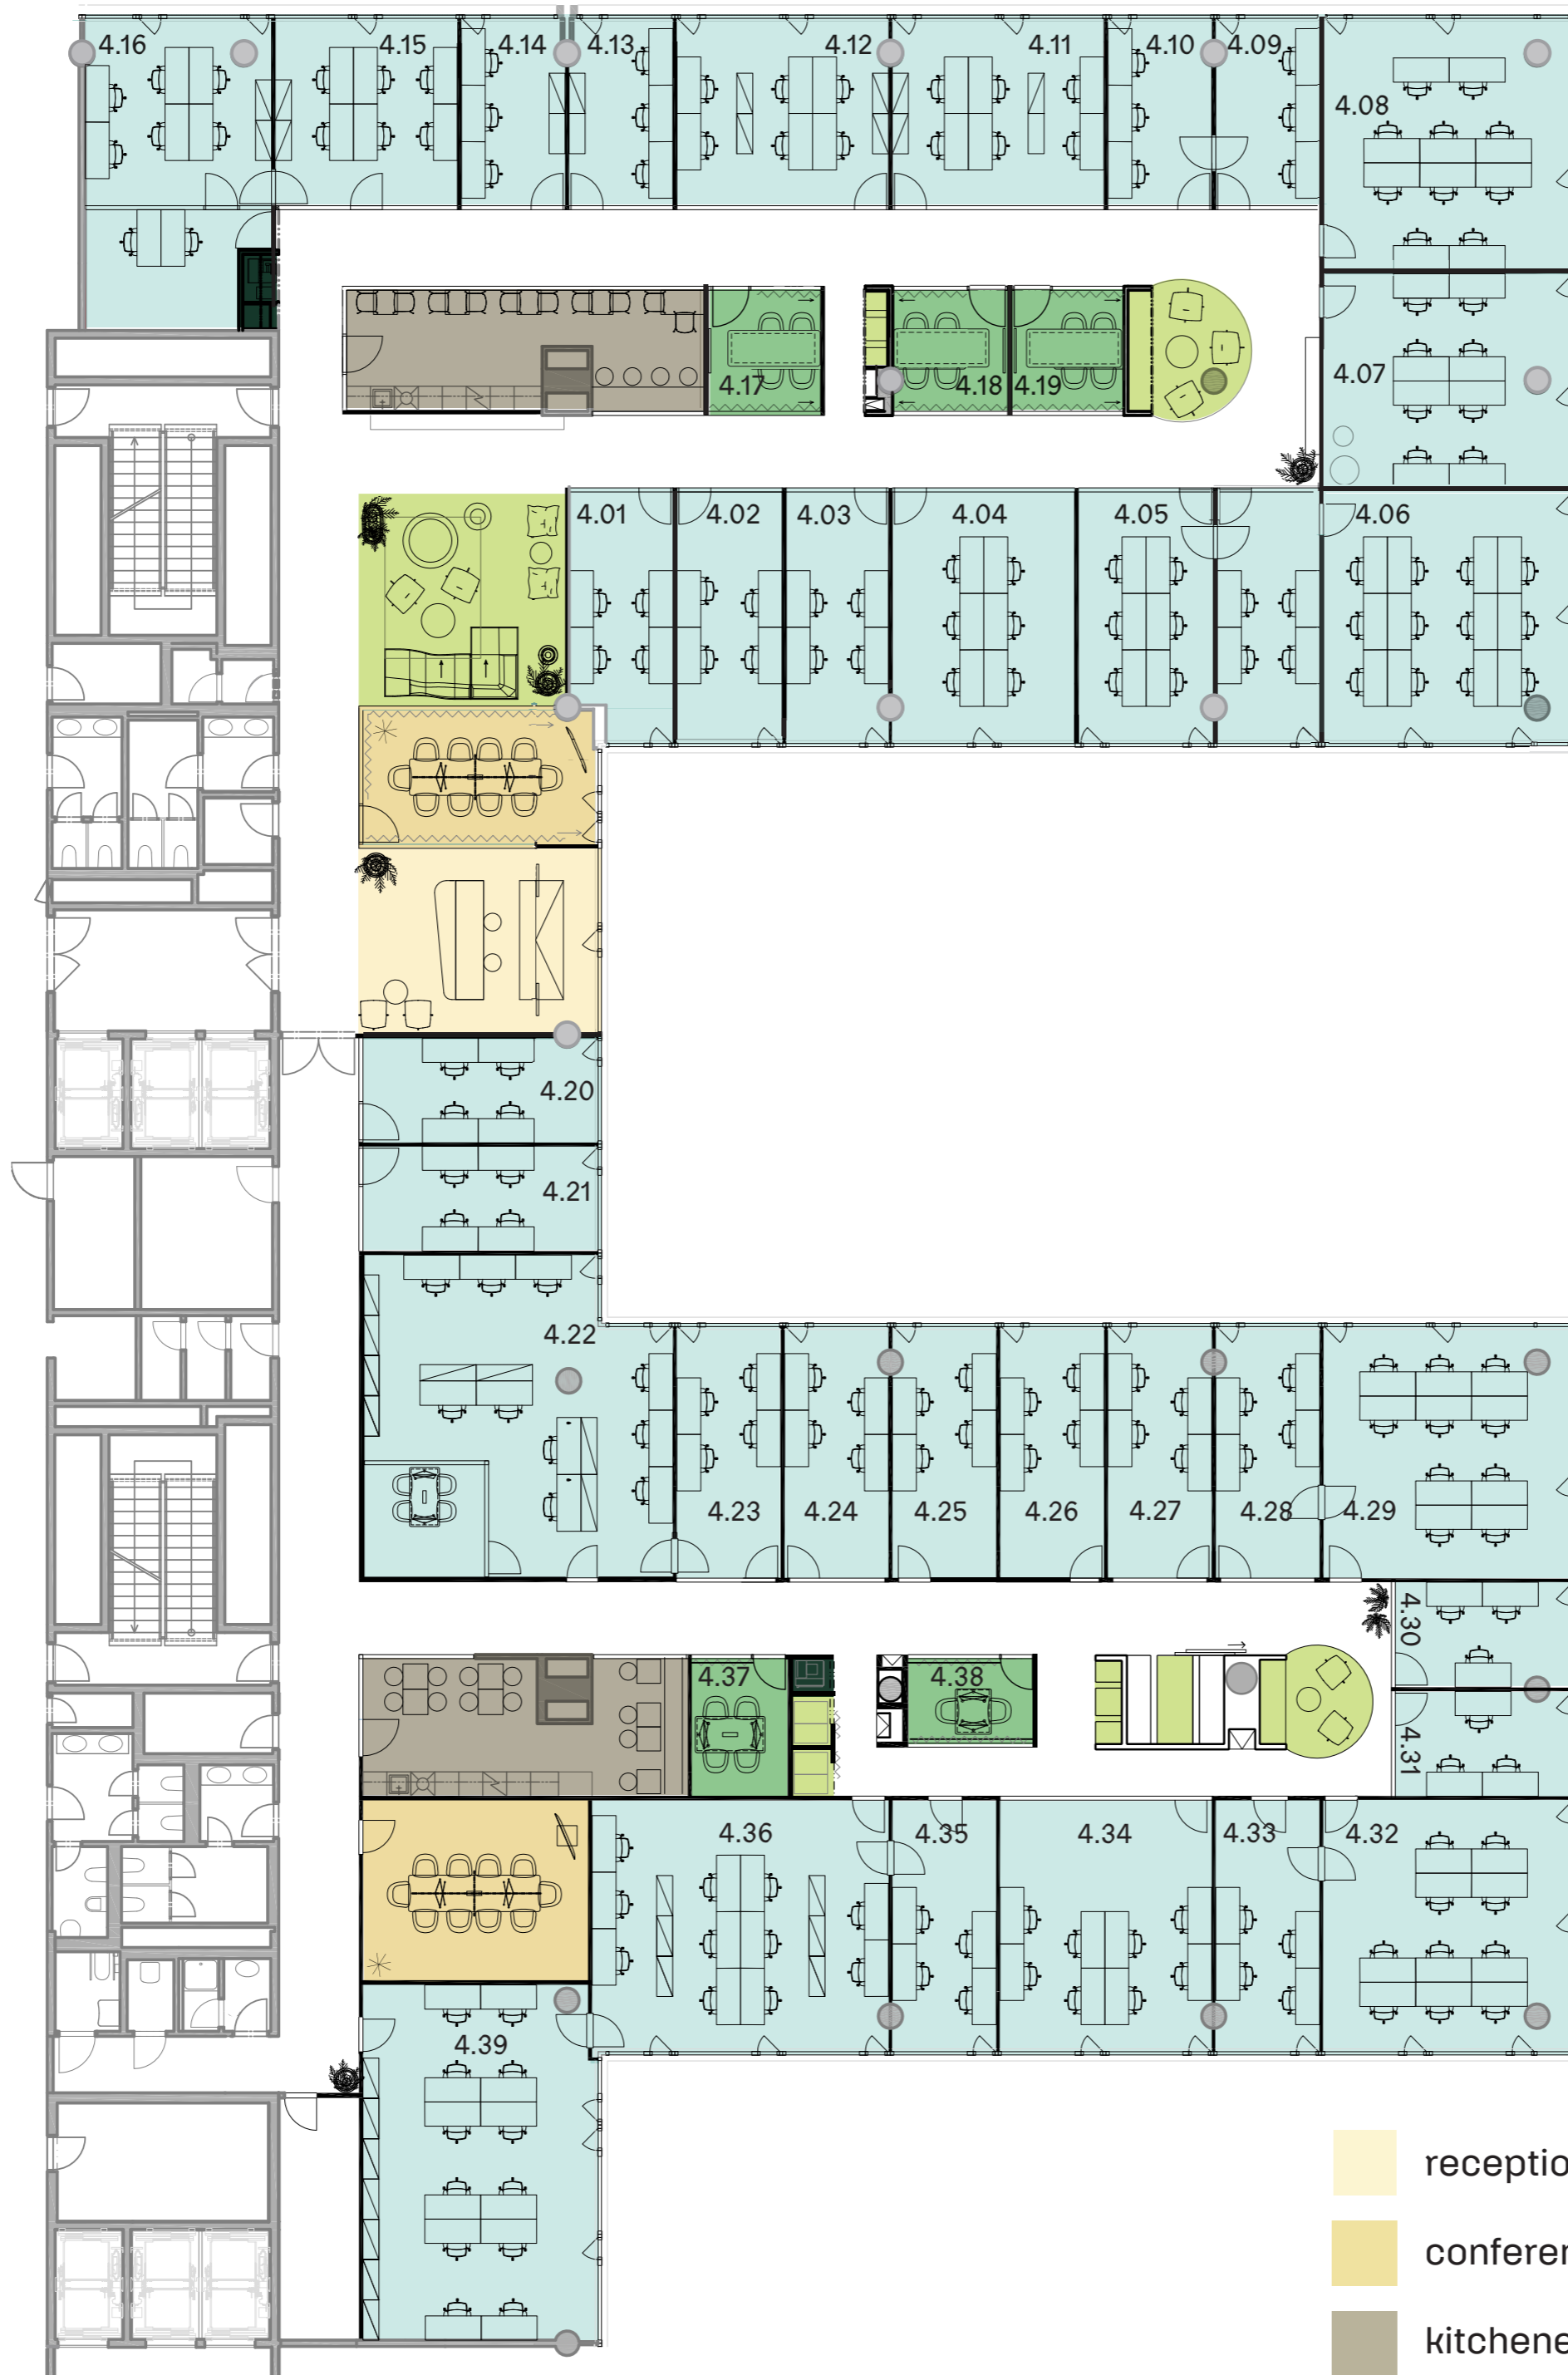

OFFICES
UNLIMITED

WEST

FLEXI OFFICES

STOP BY AND TRY OUR
ONE-DAY FREE TRIAL!

PRICE LIST OFFICES AND SERVICES

4th floor, Patria West Offices
Siemensova 2717/4
Praha 13 - Stodůlky
155 00

www.westflexi.cz

FLOORPLAN